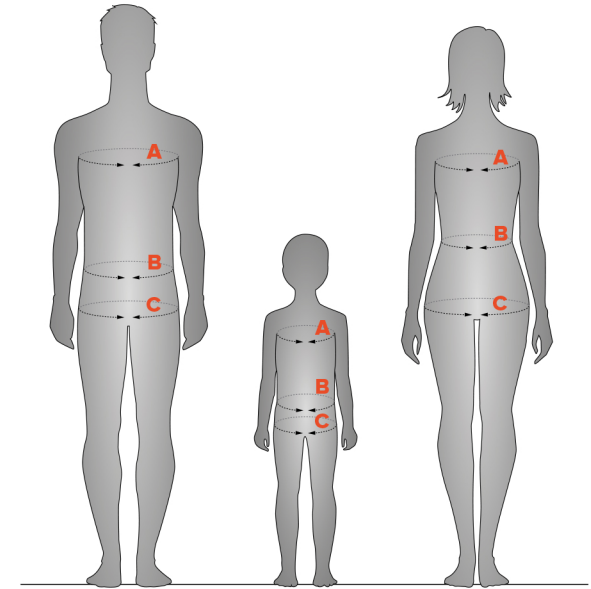

MASITA size chart

MEN	S	M	L	XL	XXL	XXXL
A CHEST	88-96	96-104	104-112	112-124	124-136	136-148
B WAIST	73-81	81-89	89-97	97-109	109-121	121-133
C HIP	88-96	96-104	104-112	112-120	120-128	128-136

WOMEN	S	M	L	XL	XXL	XXXL
A CHEST	76-83	83-90	90-97	97-104	104-114	114-124
B WAIST	60-67	67-74	74-81	81-88	88-98	98-108
C HIP	84-91	91-98	98-105	105-112	112-120	120-128

SHORTS	S	M	L	XL	XXL	XXL
--------	---	---	---	----	-----	-----

KIDS	116	128	140	152	164
------	-----	-----	-----	-----	-----

A CHEST	64-66	66-69	69-75	75-81	81-88
B WAIST	59-61	61-65	65-69	69-72	72-75
C HIP	68-71	71-74	74-79	79-84	84-89

SHORTS	116	128	140	152	164
---------------	------------	------------	------------	------------	------------

KIDS

SIZE	28-31 / 32-36 / 37-40 / 41-44 / 45-47 (EUR) K: 11-13 / 1-3 / 4 - 6,5 / 7 - 9,5 / 10,5 - 12 (UK)
-------------	--

A 1/1 chest = ca. cm **B** 1/1 waist = ca. cm **C** 1/1 hips = ca. cm

CAUTION!

The Masita size charts have been based on years of experience and serve as a guideline when buying Masita sportswear. Returns due to incorrect size selection can only be accepted in original packaging. Unfortunately it is not possible to exchange items that are printed, flock printed, washed or treated differently. To prevent discoloration, we recommend the use of high-quality printing material with a 'blockout protective layer' for printing and flock printing. For technical reasons such as photography, reproduction and printing, colour differences may occur between the photos in this catalogue and the original goods. Masita reserves the right to change the duration of collections during the year, as well as to change materials and/or the composition of articles and prices.